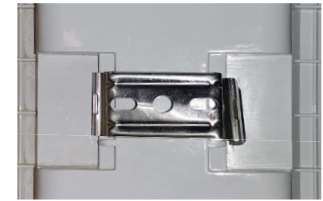

Height:	4.2 in / 107 mm	4.2 in / 107 mm
Width:	5.8 in / 147 mm	8.6 in / 218 mm
Length:	50 in / 1270 mm	50 in / 1270 mm
Weight:	5.3 lb / 2.4 kg	6.2 lb / 2.8 kg

Description

The VT4S Vapor Tight is designed for low to medium mounting heights. Ideal for applications where dirt, dust, humidity, moisture and cold temperatures are present. Can be pendant or flush mounted.

Multi-Level Motion Sensor

Universal Stainless Steel Mounting Bracket

Mounting

Ceiling Mount

Suspension Mount
(suspension hardware not included)